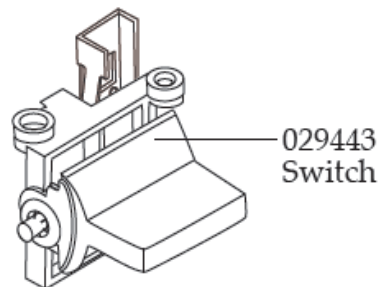

029441
Start Capacitor

029439
PCB Assy.

029440
Stop Capacitor

029442
Starting Relay

029443
Switch

032287
Bottom Housing
(black)

Machine	Explode	Code	Description
Waring Food Processor	029441	☎	START CAPACITOR
Waring Food Processor	029442	☎	STARTING RELAY
Waring Food Processor	029439	☎	PCB ASSY
Waring Food Processor	029440	☎	STOP CAPACITOR
Waring Food Processor	029443	☎	SWITCH
Waring Food Processor	032287	☎	BOTTOM HOUSING (BLACK)