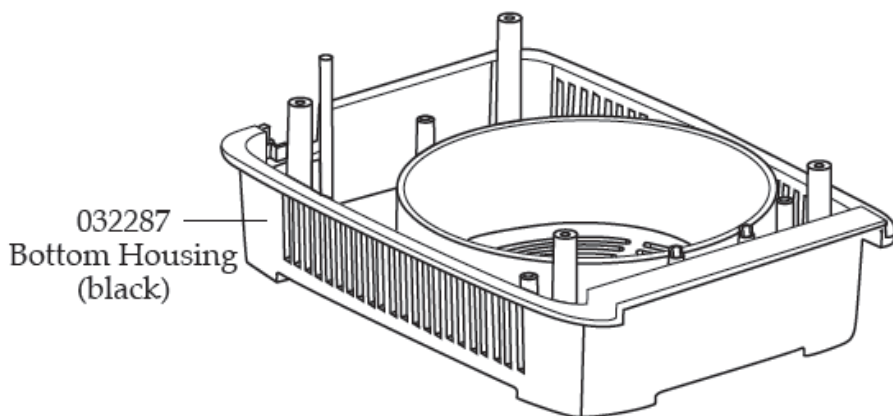

029441
Start Capacitor

029439
PCB Assy.

029440
Stop Capacitor

029442
Starting Relay

029443
Switch

032287
Bottom Housing
(black)

Machine	Explode	Code	Description
Waring Food Processor	029441	☎	START CAPACITOR
Waring Food Processor	029442	☎	STARTING RELAY
Waring Food Processor	029439	☎	PCB ASSY
Waring Food Processor	029440	☎	STOP CAPACITOR
Waring Food Processor	029443	☎	SWITCH
Waring Food Processor	032287	☎	BOTTOM HOUSING (BLACK)